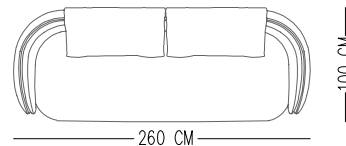

YUI SOFA

TECHNICAL SPECIFICATIONS

Norde

Designed by
Gülsah Soygüver

INTERIOR STRUCTURE BEECH HARDWOOD FRAME AND ZIGZAG BOW

SEAT CUSHION 35 DNS SOFT FOAM AND FIBER

BACK GOOSE DOWN AND FIBER

UPHOLSTERY TIGHT

STANDARDS

<p>SOFA - 230 CM</p>	<p>SOFA - 240 CM</p>	<p>SOFA - 250 CM</p>	<p>SOFA - 260 CM</p>
----------------------	----------------------	----------------------	----------------------

Catalog product-fabric