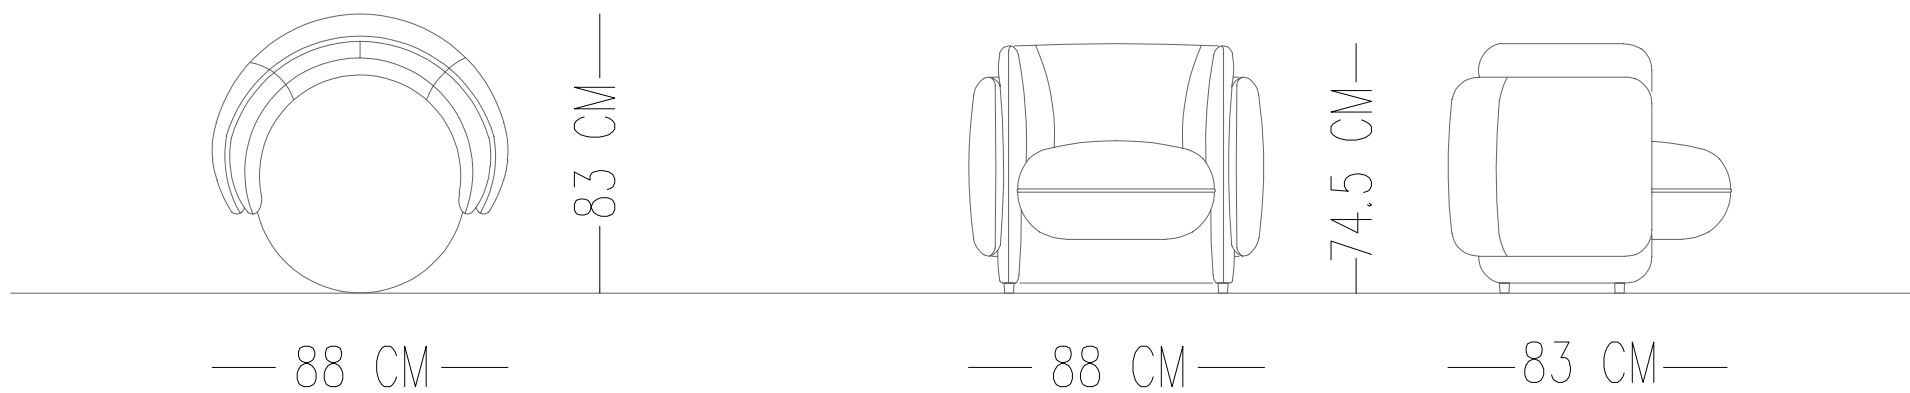

YUI ARMCHAIR

TECHNICAL SPECIFICATIONS

Norde

Designed by
Gülsah Soygür

INTERIOR STRUCTURE SOLID WOOD & PAPER AND ELASTIC COLUMN

SEAT CUSHION HIGH RESILIENT FOAM

BACK GOOSE DOWN AND FIBER

UPHOLSTERY LEATHER / FABRIC (TIGHT)