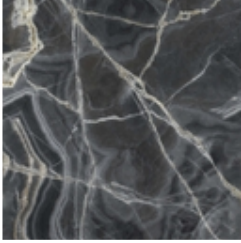

## Leaf table top

**Veneered wood**  
Walnut Canaletto

**Veneered wood**  
Brushed coal oak

**Veneered wood**  
Brushed natural oak

**Mat ceramic**  
Ardesia grey

**Glossy ceramic**  
Calacatta

**Silk finish ceramic**  
Calacatta macchia vecchia

**Mat ceramic**  
Graphite grey

**Glossy ceramic**  
Imperial grey

**Mat ceramic**  
Iridium white

**Mat ceramic**  
Laurent

**Glossy ceramic**  
Rosso imperiale

**Glossy ceramic**  
Black Onyx

**Glossy ceramic**  
Mountain peak