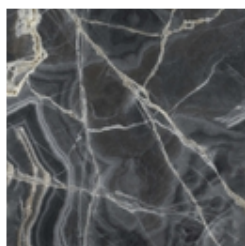

## Base inserts

**Mat ceramic**  
Ardesia grey

**Glossy ceramic**  
Calacatta

**Silk finish ceramic**  
Calacatta macchia vecchia

**Mat ceramic**  
Graphite grey

**Glossy ceramic**  
Imperial grey

**Mat ceramic**  
Iridium white

**Mat ceramic**  
Laurent

**Glossy ceramic**  
Rosso imperiale

**Glossy ceramic**  
Black Onyx

**Glossy ceramic**  
Mountain peak

---

Materials, fabrics, leathers, colors and finishes are approximate and may slightly differ from actual ones. You can find the complete collection of Bonaldo fabrics and leathers on the website <https://bonaldo.biz>