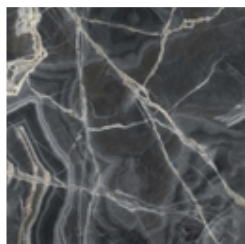

## Rectangular top

**Veneered wood**  
Walnut Canaletto

**Veneered wood**  
Brushed coal oak

**Veneered wood**  
Brushed natural oak

**Solid wood**  
American walnut

**Solid wood**  
Brushed coal oak

**Solid wood**  
Brushed natural oak

**Wood with natural edges**  
American walnut

**Mat ceramic**  
Ardesia grey

**Glossy ceramic**  
Calacatta

**Silk finish ceramic**  
Calacatta macchia vecchia

**Mat ceramic**  
Graphite grey

**Glossy ceramic**  
Imperial grey

**Mat ceramic**  
Iridium white

**Mat ceramic**  
Laurent

**Glossy ceramic**  
Rosso imperiale

**Glossy ceramic**  
Black Onyx

**Glossy ceramic**  
Mountain peak

## Barrel shaped top

**Veneered wood**  
Walnut Canaletto

**Solid wood**  
American walnut

**Solid wood**  
Brushed coal oak

**Solid wood**  
Brushed natural oak

**Mat ceramic**  
Ardesia grey

**Glossy ceramic**  
Calacatta