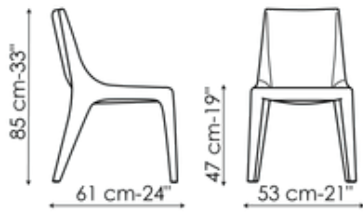

## Tip Toe

Tip Toe is a design chair fully upholstered in leather or eco-leather. Elegant and perfectly at home in settings with various style connotations, it is particularly comfortable, thanks to generous dimensions and the cold foamed polyurethane padding. The result of a sophisticated design based on ergonomic shapes, Tip Toe has a large seat designed to offer maximum comfort and make every moment of conviviality pleasant. Sophisticated and essential at the same time, in harmony between memory and modernity, the collection is suitable for both the dining room and the office.

## Tip Toe

Width: 53cm

Depth: 61cm

Height: 85cm