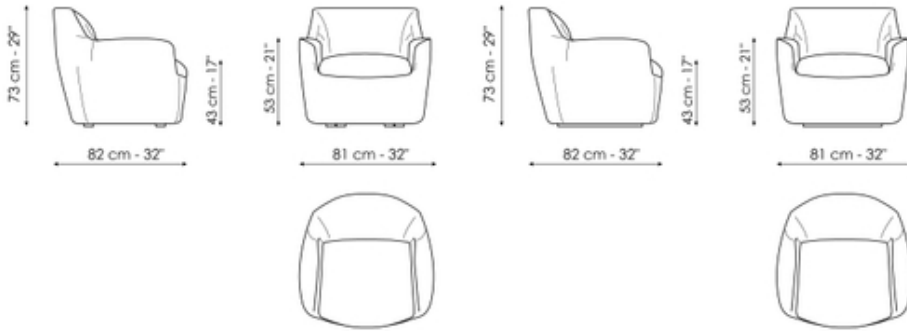

Data sheet

Kitai - feet

Width: 82cm
Depth: 81cm
Height: 73cm

Kitai - swivel base

Width: 82cm
Depth: 81cm
Height: 73cm

Finishes

Feet - Base

Painted metal