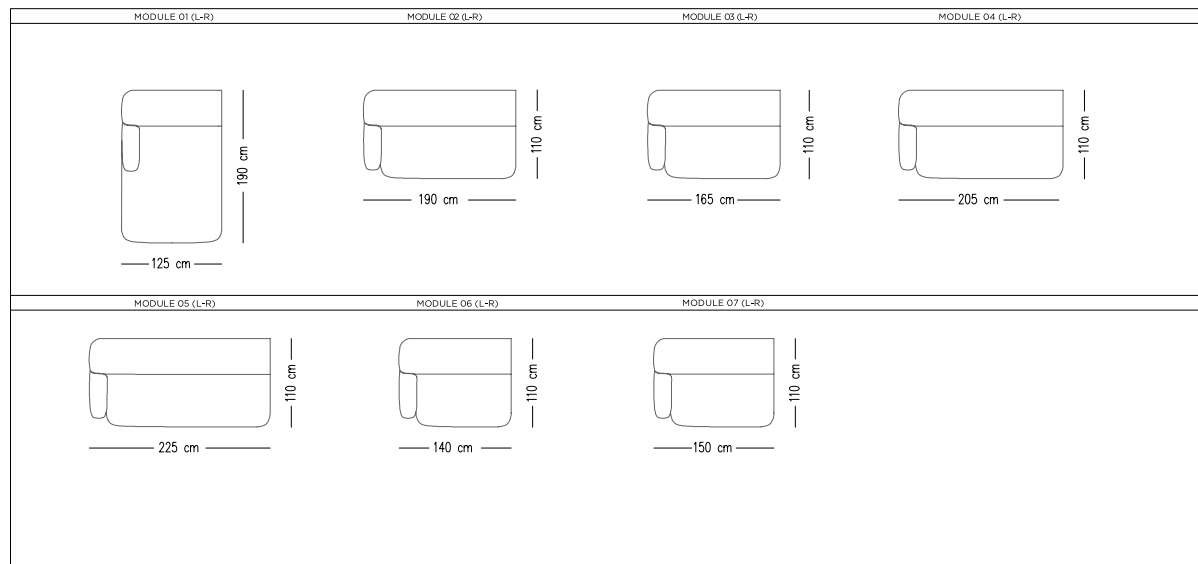

MODULES

Catalog product-fabric

N-C45/Linen teddy

1048

Alternative fabric
Linen,Boucle, Faux leather and Linen teddy

Catalog product-Legs

Hidden leg

Fabric Matrix

Material Catalogue