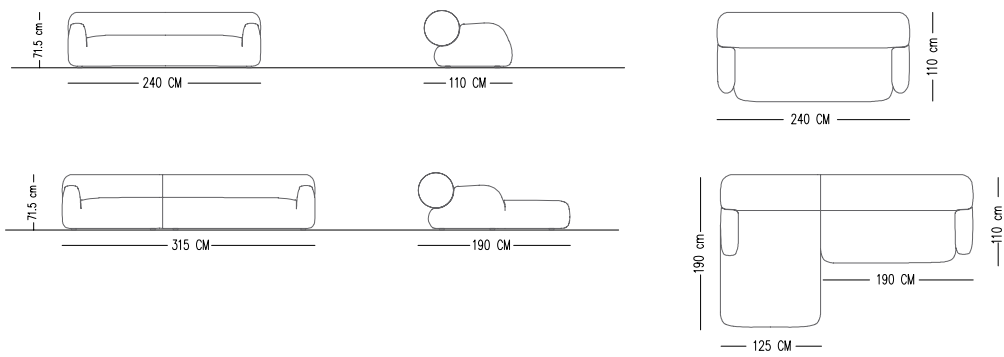

STANDARDS

MODULES

Catalog product-fabric

N-C45/Linen teddy

1048

Alternative fabric
Linen,Boucle, Faux leather and Linen teddy

Catalog product-Legs

Hidden leg

Fabric Matrix

Material Catalogue