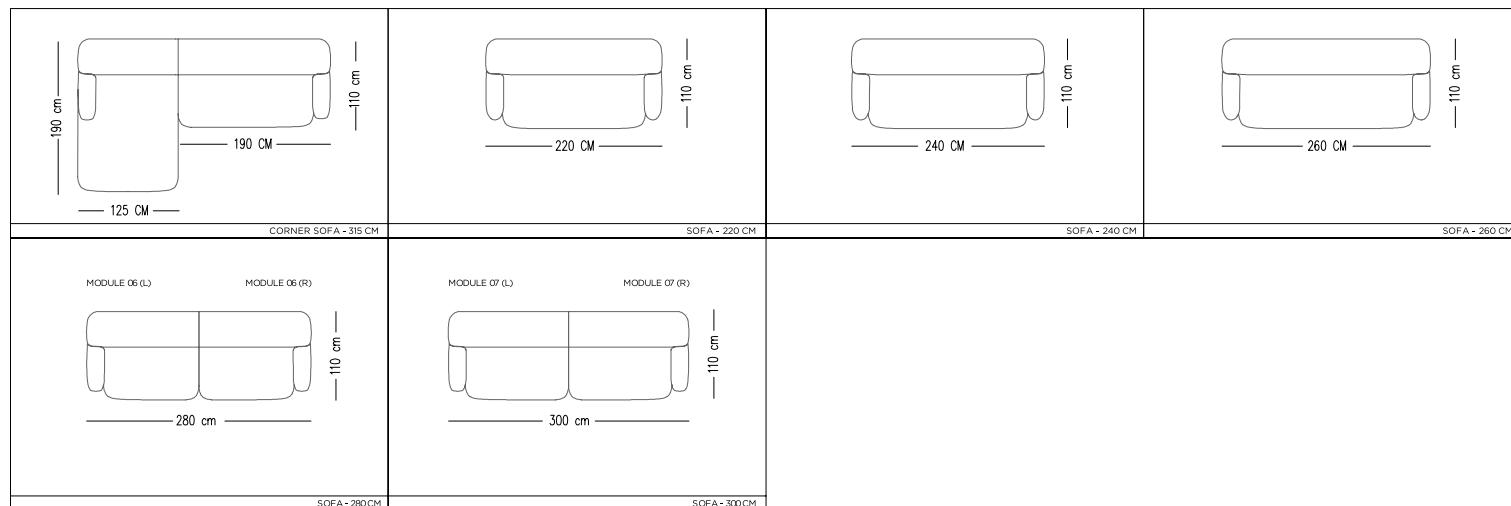

STANDARDS

MODULES

Catalog product-fabric

N-C45/Linen teddy

1048

Alternative fabric
Linen,Boucle, Faux leather and Linen teddy

Catalog product-Legs

Hidden leg

Fabric Matrix

Material Catalogue