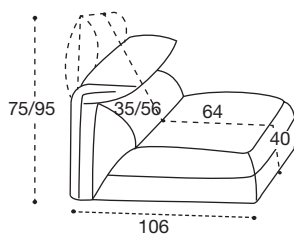

KIT AUDIO OPTIONAL

DISPONIBILE SU TUTTI I MODULI E CHAISE LONGUE,
COMPATIBILE CON TUTTI I DISPOSITIVI BLUETOOTH
AVAILABLE ON ALL MODULE AND CHAISE LONGUE,
TO BE USED BY BLUETOOTH

NON È POSSIBILE SINCRONIZZARE PIÙ KIT
CONTEMPORANEAMENTE
IT IS NOT POSSIBLE TO SYNCHRONIZE SEVERAL
KITS AT THE SAME TIME

ELEMENTO DIVISIBILE OPTIONAL OPTIONAL DIVISIBLE ELEMENTS

POSSIBILITÀ DI RICEVERE GLI ELEMENTI
DIVISI IN PIÙ PARTI ED IMBALLATI
SEPARATAMENTE, DA MONTARE
DIRETTAMENTE IN LOCO
POSSIBILITY TO RECEIVE THE ELEMENTS
DIVIDED INTO SEPARATE PARTS
AND PACKAGED SEPARATELY, TO BE
ASSEMBLED DIRECTLY ON SITE