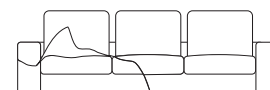

COMPLETAMENTE SFODERABILE
FULLY REMOVABLE COVERING