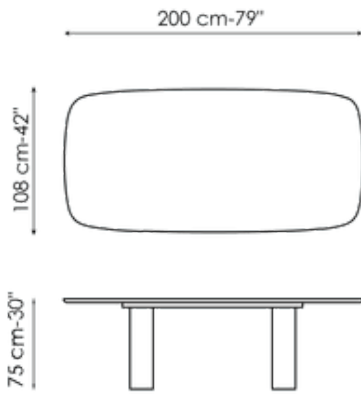

## Geometric Table, Geometric Table Wood

Designer: Alain Gilles

Summing up significant stylistic and material research, the Geometric Table is a transforming shape-shifting table that plays on perspective: with a hypnotic visual effect, it looks different depending on the point of view and results in a living area with a surprising personality. The concept is based on chameleon-like silhouettes, starting with the base: its four teardrop-shaped legs appear either thick or sharp and thin, playing together to offer a different perception of their visual weight as you walk around the table, with an impressive scenic yet slender and graceful presence, given by its rounded shapes.

The classic modern dining table is also available in three precious single material finishes: a special clay hand finished spatula effect which gives the entire frame a sculptural look; the Geometric Table Wood, where ebony is used to make both the top and the legs, as if the table were carved from a single block of wood; and last but not least the Geometric Table with full marble top and legs. The Geometric Table is also available in a four-meter long version, Geometric 400, a size designed specifically for offices and the hospitality sector.

# Data sheet

Width: 200cm  
Depth: 108cm  
Height: ± 75cm

Width: 250cm  
Depth: 112cm  
Height: ± 75cm

Width: 280cm  
Depth: 115cm  
Height: ± 75cm

Width: 300cm  
Depth: 120cm  
Height: ± 75cm

Width: 300cm  
Depth: 140cm  
Height: ± 75cm

Width: 400cm  
Depth: 140cm  
Height: 75cm

Width: 120cm  
Depth: 120cm  
Height: ± 75cm

Width: 140cm  
Depth: 140cm  
Height: ± 75cm

Width: 160cm  
Depth: 160cm  
Height: ± 75cm

Width: 180cm

Depth: 180cm

Height: ± 75cm