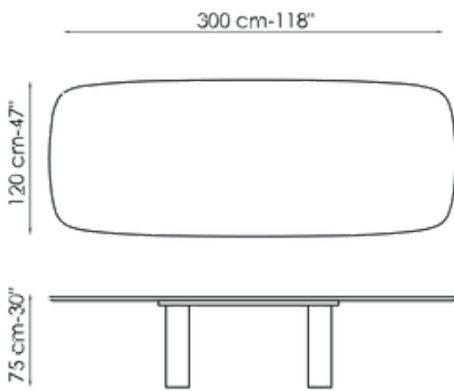

The classic modern dining table is also available in three precious single material finishes: a special clay hand finished spatula effect which gives the entire frame a sculptural look; the Geometric Table Wood, where ebony is used to make both the top and the legs, as if the table were carved from a single block of wood; and last but not least the Geometric Table with full marble top and legs. The Geometric Table is also available in a four-meter long version, Geometric 400, a size designed specifically for offices and the hospitality sector.

# Data sheet

Width: 200cm  
Depth: 108cm  
Height: ± 75cm

Width: 250cm  
Depth: 112cm  
Height: ± 75cm

Width: 280cm  
Depth: 115cm  
Height: ± 75cm

Width: 300cm  
Depth: 120cm  
Height: ± 75cm

Width: 300cm  
Depth: 140cm  
Height: ± 75cm

Width: 400cm  
Depth: 140cm  
Height: 75cm

Width: 120cm  
Depth: 120cm  
Height: ± 75cm

Width: 140cm  
Depth: 140cm  
Height: ± 75cm

Width: 160cm  
Depth: 160cm  
Height: ± 75cm

Width: 180cm

Depth: 180cm

Height: ± 75cm