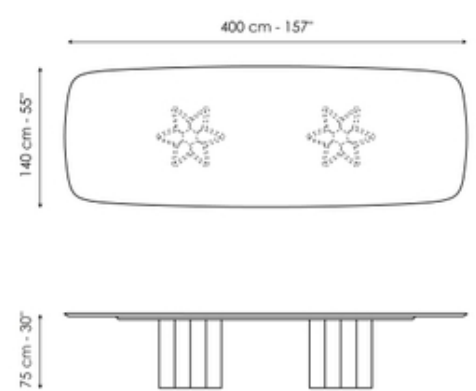

## Geometric Table, Geometric Table Wood

Designer: Alain Gilles

Summing up significant stylistic and material research, the Geometric Table is a transforming shape-shifting table that plays on perspective: with a hypnotic visual effect, it looks different depending on the point of view and results in a living area with a surprising personality. The concept is based on chameleon-like silhouettes, starting with the base: its four teardrop-shaped legs appear either thick or sharp and thin, playing together to offer a different perception of their visual weight as you walk around the table, with an impressive scenic yet slender and graceful presence, given by its rounded shapes.

# Data sheet

Width: 200cm  
Depth: 108cm  
Height: ± 75cm

Width: 250cm  
Depth: 112cm  
Height: ± 75cm

Width: 280cm  
Depth: 115cm  
Height: ± 75cm

Width: 300cm  
Depth: 120cm  
Height: ± 75cm

Width: 300cm  
Depth: 140cm  
Height: ± 75cm

Width: 400cm  
Depth: 140cm  
Height: 75cm

Width: 120cm  
Depth: 120cm  
Height: ± 75cm

Width: 140cm  
Depth: 140cm  
Height: ± 75cm

Width: 160cm  
Depth: 160cm  
Height: ± 75cm

Width: 180cm

Depth: 180cm

Height: ± 75cm