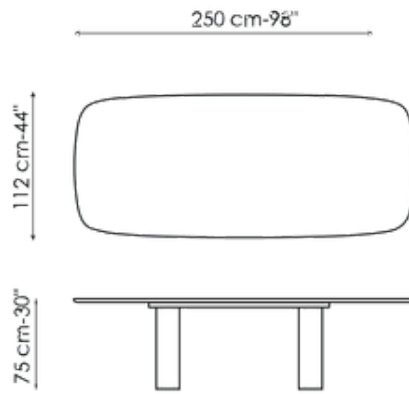

## Geometric Table, Geometric Table Wood

Designer: Alain Gilles

Summing up significant stylistic and material research, the Geometric Table is a transforming shape-shifting table that plays on perspective: with a hypnotic visual effect, it looks different depending on the point of view and results in a living area with a surprising personality. The concept is based on chameleon-like silhouettes, starting with the base: its four teardrop-shaped legs appear either thick or sharp and thin, playing together to offer a different perception of their visual weight as you walk around the table, with an impressive scenic yet slender and graceful presence, given by its rounded shapes.

The classic modern dining table is also available in three precious single material finishes: a special clay hand finished spatula effect which gives the entire frame a sculptural look; the Geometric Table Wood, where ebony is used to make both the top and the legs, as if the table were carved from a single block of wood; and last but not least the Geometric Table with full marble top and legs. The Geometric Table is also available in a four-meter long version, Geometric 400, a size designed specifically for offices and the hospitality sector.

# Data sheet

Width: 200cm  
Depth: 108cm  
Height: ± 75cm

Width: 250cm  
Depth: 112cm  
Height: ± 75cm

Width: 280cm  
Depth: 115cm  
Height: ± 75cm

Width: 300cm  
Depth: 120cm  
Height: ± 75cm

Width: 300cm  
Depth: 140cm  
Height: ± 75cm

Width: 400cm  
Depth: 140cm  
Height: 75cm

Width: 120cm  
Depth: 120cm  
Height: ± 75cm

Width: 140cm  
Depth: 140cm  
Height: ± 75cm

Width: 160cm  
Depth: 160cm  
Height: ± 75cm

Width: 180cm

Depth: 180cm

Height: ± 75cm