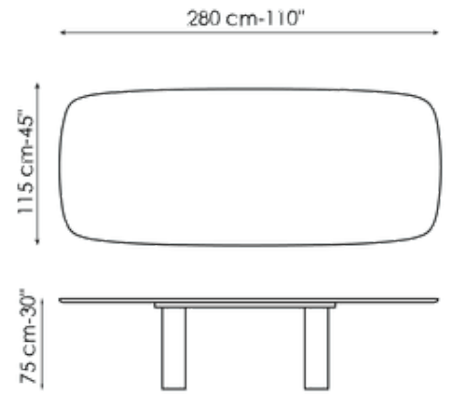

## Geometric Table, Geometric Table Wood

Designer: Alain Gilles

Summing up significant stylistic and material research, the Geometric Table is a transforming shape-shifting table that plays on perspective: with a hypnotic visual effect, it looks different depending on the point of view and results in a living area with a surprising personality. The concept is based on chameleon-like silhouettes, starting with the base: its four teardrop-shaped legs appear either thick or sharp and thin, playing together to offer a different perception of their visual weight as you walk around the table, with an impressive scenic yet slender and graceful presence, given by its rounded shapes.

The classic modern dining table is also available in three precious single material finishes: a special clay hand finished spatula effect which gives the entire frame a sculptural look; the Geometric Table Wood, where ebony is used to make both the top and the legs, as if the table were carved from a single block of wood; and last but not least the Geometric Table with full marble top and legs. The Geometric Table is also available in a four-meter long version, Geometric 400, a size designed specifically for offices and the hospitality sector.

# Data sheet

Width: 200cm  
Depth: 108cm  
Height: ± 75cm

Width: 250cm  
Depth: 112cm  
Height: ± 75cm

Width: 280cm  
Depth: 115cm  
Height: ± 75cm

Width: 300cm  
Depth: 120cm  
Height: ± 75cm

Width: 300cm  
Depth: 140cm  
Height: ± 75cm

Width: 400cm  
Depth: 140cm  
Height: 75cm

Width: 120cm  
Depth: 120cm  
Height: ± 75cm

Width: 140cm  
Depth: 140cm  
Height: ± 75cm

Width: 160cm  
Depth: 160cm  
Height: ± 75cm

Width: 180cm

Depth: 180cm

Height: ± 75cm