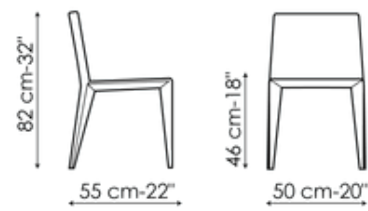

Data sheet

Filly

Width: 44cm
Depth: 55cm
Height: 82cm

Filly up

Width: 44cm
Depth: 58cm
Height: 90cm

Filly large

Width: 50cm
Depth: 55cm
Height: 82cm

Filly large up

Width: 50cm
Depth: 55cm
Height: 90cm

Miss Filly

Width: 57cm
Depth: 55cm
Height: 82cm

Miss Filly up

Width: 57cm
Depth: 55cm
Height: 90cm

Finishes

Legs

Painted metal
Mat white