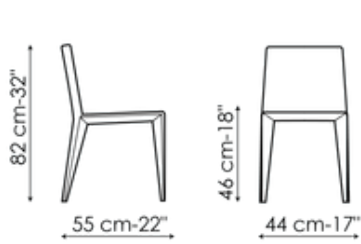

BONALDO

Filly, Filly up, Filly large, Filly large up, Miss Filly, Miss Filly up

Designer: Bartoli Design

The outcome of a positive encounter between light geometric planes with a slender and linear base, the Filly collection is a testament to a design dedicated to aesthetic perfection and functionality. In the version upholstered entirely in fabric, leather, eco-leather or emery leather, it shows a more understated face; instead, it reveals a more dynamic look in the variant in which the original metal legs are visible. The Filly high backrest chair is available in the following versions, for a functional and aesthetically consistent result: with a higher backrest for increased comfort (Filly up) with a wider and more generous seat (Filly large), with a high backrest and large seat (Filly large up), with armrests (Miss Filly and Miss Filly up) or in the stool version (Filly too and Filly up too). In this way, it is possible to choose the model that best suits individual needs without sacrificing Filly's unmistakable style.

Data sheet

Filly

Width: 44cm
Depth: 55cm
Height: 82cm

Filly up

Width: 44cm
Depth: 58cm
Height: 90cm

Filly large

Width: 50cm
Depth: 55cm
Height: 82cm

Filly large up

Width: 50cm
Depth: 55cm
Height: 90cm

Miss Filly

Width: 57cm
Depth: 55cm
Height: 82cm

Miss Filly up

Width: 57cm
Depth: 55cm
Height: 90cm

Finishes

Legs

Painted metal
Mat white