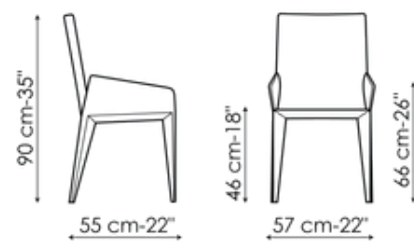

Data sheet

Filly

Width: 44cm
Depth: 55cm
Height: 82cm

Filly up

Width: 44cm
Depth: 58cm
Height: 90cm

Filly large

Width: 50cm
Depth: 55cm
Height: 82cm

Filly large up

Width: 50cm
Depth: 55cm
Height: 90cm

Miss Filly

Width: 57cm
Depth: 55cm
Height: 82cm

Miss Filly up

Width: 57cm
Depth: 55cm
Height: 90cm

Finishes

Legs

Painted metal
Mat white