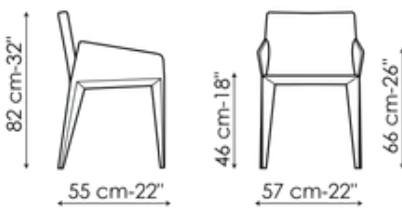

Data sheet

Filly

Width: 44cm
Depth: 55cm
Height: 82cm

Filly up

Width: 44cm
Depth: 58cm
Height: 90cm

Filly large

Width: 50cm
Depth: 55cm
Height: 82cm

Filly large up

Width: 50cm
Depth: 55cm
Height: 90cm

Miss Filly

Width: 57cm
Depth: 55cm
Height: 82cm

Miss Filly up

Width: 57cm
Depth: 55cm
Height: 90cm

Finishes

Legs

Painted metal
Mat white