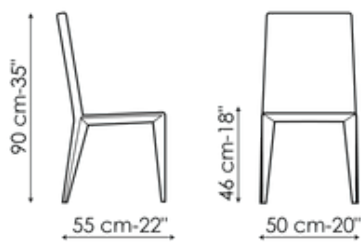

BONALDO

Filly, Filly up, Filly large, Filly large up, Miss Filly, Miss Filly up

Designer: Bartoli Design

The outcome of a positive encounter between light geometric planes with a slender and linear base, the Filly collection is a testament to a design dedicated to aesthetic perfection and functionality. In the version upholstered entirely in fabric, leather, eco-leather or emery leather, it shows a more understated face; instead, it reveals a more dynamic look in the variant in which the original metal legs are visible. The Filly high backrest chair is available in the following versions, for a functional and aesthetically consistent result: with a higher backrest for increased comfort (Filly up) with a wider and more generous seat (Filly large), with a high backrest and large seat (Filly large up), with armrests (Miss Filly and Miss Filly up) or in the stool version (Filly too and Filly up too). In this way, it is possible to choose the model that best suits individual needs without sacrificing Filly's unmistakable style.

Data sheet

Filly

Width: 44cm
Depth: 55cm
Height: 82cm

Filly up

Width: 44cm
Depth: 58cm
Height: 90cm

Filly large

Width: 50cm
Depth: 55cm
Height: 82cm

Filly large up

Width: 50cm
Depth: 55cm
Height: 90cm

Miss Filly

Width: 57cm
Depth: 55cm
Height: 82cm

Miss Filly up

Width: 57cm
Depth: 55cm
Height: 90cm

Finishes

Legs

Painted metal
Mat white