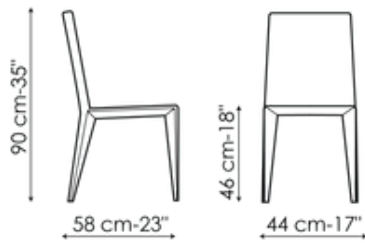

BONALDO

Filly, Filly up, Filly large, Filly large up, Miss Filly, Miss Filly up

Designer: Bartoli Design

The outcome of a positive encounter between light geometric planes with a slender and linear base, the Filly collection is a testament to a design dedicated to aesthetic perfection and functionality. In the version upholstered entirely in fabric, leather, eco-leather or emery leather, it shows a more understated face; instead, it reveals a more dynamic look in the variant in which the original metal legs are visible. The Filly high backrest chair is available in the following versions, for a functional and aesthetically consistent result: with a higher backrest for increased comfort (Filly up) with a wider and more generous seat (Filly large), with a high backrest and large seat (Filly large up), with armrests (Miss Filly and Miss Filly up) or in the stool version (Filly too and Filly up too). In this way, it is possible to choose the model that best suits individual needs without sacrificing Filly's unmistakable style.

Data sheet

Filly

Width: 44cm
Depth: 55cm
Height: 82cm

Filly up

Width: 44cm
Depth: 58cm
Height: 90cm

Filly large

Width: 50cm
Depth: 55cm
Height: 82cm

Filly large up

Width: 50cm
Depth: 55cm
Height: 90cm

Miss Filly

Width: 57cm
Depth: 55cm
Height: 82cm

Miss Filly up

Width: 57cm
Depth: 55cm
Height: 90cm

Finishes

Legs

Painted metal
Mat white