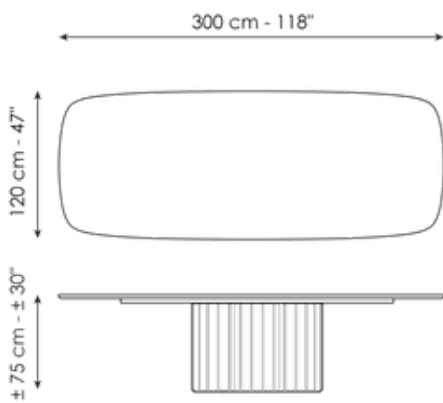

Data sheet

Width: 200cm
Depth: 108cm
Height: ± 75cm

Width: 250cm
Depth: 112cm
Height: ± 75cm

Width: 280cm
Depth: 115cm
Height: ± 75cm

Width: 300cm
Depth: 120cm
Height: ± 75cm

Width: 300cm
Depth: 140cm
Height: ± 75cm

Width: 140cm
Depth: 140cm
Height: ± 75cm

Width: 160cm
Depth: 160cm
Height: ± 75cm

Width: 180cm
Depth: 180cm
Height: ± 75cm

Finishes

Barrel shaped top

Veneered wood
Walnut Canaletto

Solid wood
Brushed coal oak