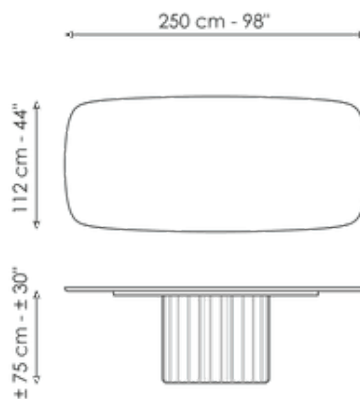

BONALDO

Dorian Table

Designer: Spazioameno

In the Dorian modern oval dining table, flexible qualities and geometric simplicity establish an interplay through contrast. The large top - made of ceramic, marble or wood - rests on a base with a striking sculptural character, consisting of an elegant and surprising elongated cylinder that recalls the shape of a Greek column and which pushes the design towards ancient architectural horizons.

Data sheet

Width: 200cm
Depth: 108cm
Height: ± 75cm

Width: 250cm
Depth: 112cm
Height: ± 75cm

Width: 280cm
Depth: 115cm
Height: ± 75cm

Width: 300cm
Depth: 120cm
Height: ± 75cm

Width: 300cm
Depth: 140cm
Height: ± 75cm

Width: 140cm
Depth: 140cm
Height: ± 75cm

Width: 160cm
Depth: 160cm
Height: ± 75cm

Width: 180cm
Depth: 180cm
Height: ± 75cm

Finishes

Barrel shaped top

Veneered wood
Walnut Canaletto

Solid wood
Brushed coal oak