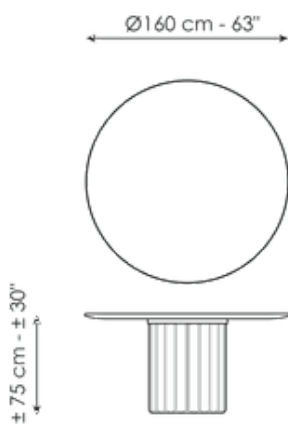

Data sheet

Width: 200cm
Depth: 108cm
Height: ± 75cm

Width: 250cm
Depth: 112cm
Height: ± 75cm

Width: 280cm
Depth: 115cm
Height: ± 75cm

Width: 300cm
Depth: 120cm
Height: ± 75cm

Width: 300cm
Depth: 140cm
Height: ± 75cm

Width: 140cm
Depth: 140cm
Height: ± 75cm

Width: 160cm
Depth: 160cm
Height: ± 75cm

Width: 180cm
Depth: 180cm
Height: ± 75cm

Finishes

Barrel shaped top

Veneered wood
Walnut Canaletto

Solid wood
Brushed coal oak