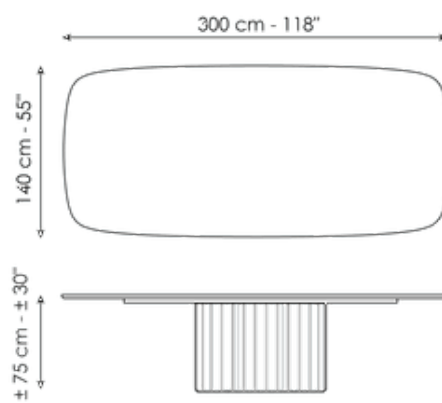

Data sheet

Width: 200cm
Depth: 108cm
Height: ± 75cm

Width: 250cm
Depth: 112cm
Height: ± 75cm

Width: 280cm
Depth: 115cm
Height: ± 75cm

Width: 300cm
Depth: 120cm
Height: ± 75cm

Width: 300cm
Depth: 140cm
Height: ± 75cm

Width: 140cm
Depth: 140cm
Height: ± 75cm

Width: 160cm
Depth: 160cm
Height: ± 75cm

Width: 180cm
Depth: 180cm
Height: ± 75cm

Finishes

Barrel shaped top

Veneered wood
Walnut Canaletto

Solid wood
Brushed coal oak