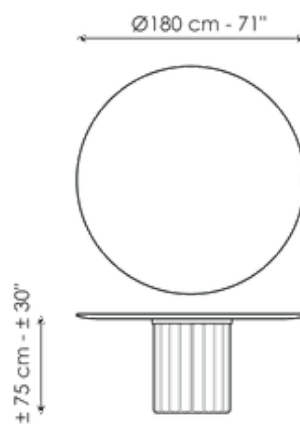

Data sheet

Width: 200cm
Depth: 108cm
Height: ± 75cm

Width: 250cm
Depth: 112cm
Height: ± 75cm

Width: 280cm
Depth: 115cm
Height: ± 75cm

Width: 300cm
Depth: 120cm
Height: ± 75cm

Width: 300cm
Depth: 140cm
Height: ± 75cm

Width: 140cm
Depth: 140cm
Height: ± 75cm

Width: 160cm
Depth: 160cm
Height: ± 75cm

Width: 180cm
Depth: 180cm
Height: ± 75cm

Finishes

Barrel shaped top

Veneered wood
Walnut Canaletto

Solid wood
Brushed coal oak