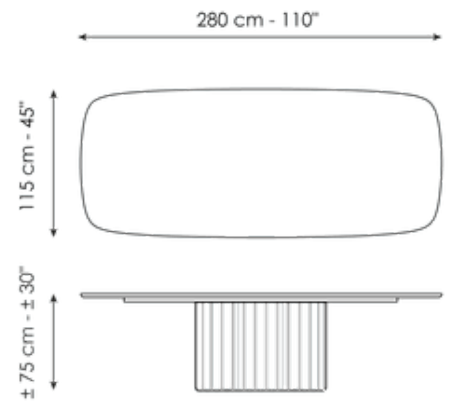

BONALDO

Dorian Table

Designer: Spazioameno

In the Dorian modern oval dining table, flexible qualities and geometric simplicity establish an interplay through contrast. The large top - made of ceramic, marble or wood - rests on a base with a striking sculptural character, consisting of an elegant and surprising elongated cylinder that recalls the shape of a Greek column and which pushes the design towards ancient architectural horizons.

Data sheet

Width: 200cm
Depth: 108cm
Height: ± 75cm

Width: 250cm
Depth: 112cm
Height: ± 75cm

Width: 280cm
Depth: 115cm
Height: ± 75cm

Width: 300cm
Depth: 120cm
Height: ± 75cm

Width: 300cm
Depth: 140cm
Height: ± 75cm

Width: 140cm
Depth: 140cm
Height: ± 75cm

Width: 160cm
Depth: 160cm
Height: ± 75cm

Width: 180cm
Depth: 180cm
Height: ± 75cm

Finishes

Barrel shaped top

Veneered wood
Walnut Canaletto

Solid wood
Brushed coal oak