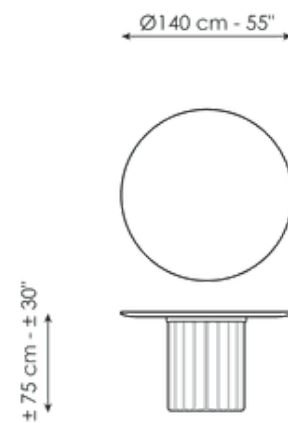

Data sheet

Width: 200cm
Depth: 108cm
Height: ± 75cm

Width: 250cm
Depth: 112cm
Height: ± 75cm

Width: 280cm
Depth: 115cm
Height: ± 75cm

Width: 300cm
Depth: 120cm
Height: ± 75cm

Width: 300cm
Depth: 140cm
Height: ± 75cm

Width: 140cm
Depth: 140cm
Height: ± 75cm

Width: 160cm
Depth: 160cm
Height: ± 75cm

Width: 180cm
Depth: 180cm
Height: ± 75cm

Finishes

Barrel shaped top

Veneered wood
Walnut Canaletto

Solid wood
Brushed coal oak