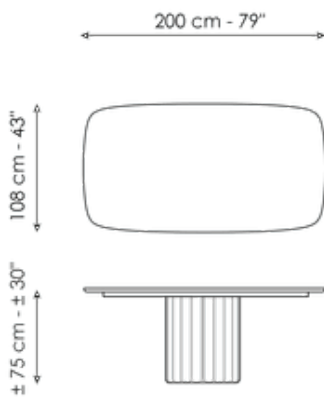

Data sheet

Width: 200cm
Depth: 108cm
Height: ± 75cm

Width: 250cm
Depth: 112cm
Height: ± 75cm

Width: 280cm
Depth: 115cm
Height: ± 75cm

Width: 300cm
Depth: 120cm
Height: ± 75cm

Width: 300cm
Depth: 140cm
Height: ± 75cm

Width: 140cm
Depth: 140cm
Height: ± 75cm

Width: 160cm
Depth: 160cm
Height: ± 75cm

Width: 180cm
Depth: 180cm
Height: ± 75cm

Finishes

Barrel shaped top

Veneered wood
Walnut Canaletto

Solid wood
Brushed coal oak