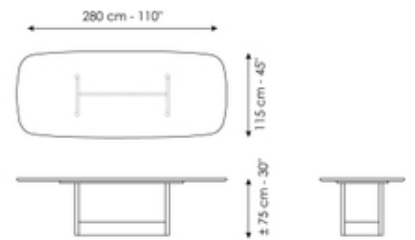

## Canvas Table

Designer: Alain Gilles

Designed by Alain Gilles, the Canvas Table stands out for its bold personality, sober lines and surprising proportions. The barrel-shaped top features generous curves and a minimal, linear design, which gives an overall sensation of continuity and fluidity. The top blends harmoniously with the base, just like a freshly painted work of art on steel easels. The architecture of the base, rigorous and at the same time unexpected, sees all the metal elements converge and connect to form a solid but never bulky structure. The result is a table with distinctive harmony that transmits a sensation of lightness, through a design that aims to challenge conventions and transform the perception of the visual weight of this piece of furniture.

# Data sheet

Width: 200cm  
Depth: 108cm  
Height: ± 75cm

Width: 250cm  
Depth: 112cm  
Height: ± 75cm

Width: 280cm  
Depth: 115cm  
Height: ± 75cm

Width: 300cm  
Depth: 120cm  
Height: ± 75cm

Width: 300cm  
Depth: 140cm  
Height: ± 75cm