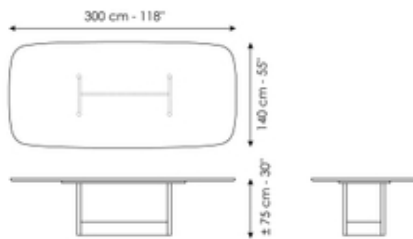

## Canvas Table

Designer: Alain Gilles

Designed by Alain Gilles, the Canvas Table stands out for its bold personality, sober lines and surprising proportions. The barrel-shaped top features generous curves and a minimal, linear design, which gives an overall sensation of continuity and fluidity. The top blends harmoniously with the base, just like a freshly painted work of art on steel easels. The architecture of the base, rigorous and at the same time unexpected, sees all the metal elements converge and connect to form a solid but never bulky structure. The result is a table with distinctive harmony that transmits a sensation of lightness, through a design that aims to challenge conventions and transform the perception of the visual weight of this piece of furniture.

# Data sheet

Width: 200cm  
Depth: 108cm  
Height: ± 75cm

Width: 250cm  
Depth: 112cm  
Height: ± 75cm

Width: 280cm  
Depth: 115cm  
Height: ± 75cm

Width: 300cm  
Depth: 120cm  
Height: ± 75cm

Width: 300cm  
Depth: 140cm  
Height: ± 75cm