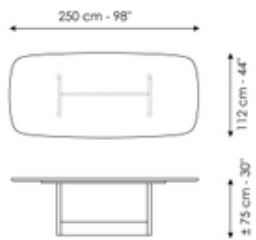

## Canvas Table

Designer: Alain Gilles

Designed by Alain Gilles, the Canvas Table stands out for its bold personality, sober lines and surprising proportions. The barrel-shaped top features generous curves and a minimal, linear design, which gives an overall sensation of continuity and fluidity. The top blends harmoniously with the base, just like a freshly painted work of art on steel easels. The architecture of the base, rigorous and at the same time unexpected, sees all the metal elements converge and connect to form a solid but never bulky structure. The result is a table with distinctive harmony that transmits a sensation of lightness, through a design that aims to challenge conventions and transform the perception of the visual weight of this piece of furniture.

# Data sheet

Width: 200cm  
Depth: 108cm  
Height: ± 75cm

Width: 250cm  
Depth: 112cm  
Height: ± 75cm

Width: 280cm  
Depth: 115cm  
Height: ± 75cm

Width: 300cm  
Depth: 120cm  
Height: ± 75cm

Width: 300cm  
Depth: 140cm  
Height: ± 75cm