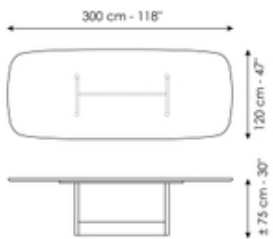

## Canvas Table

Designer: Alain Gilles

Designed by Alain Gilles, the Canvas Table stands out for its bold personality, sober lines and surprising proportions. The barrel-shaped top features generous curves and a minimal, linear design, which gives an overall sensation of continuity and fluidity. The top blends harmoniously with the base, just like a freshly painted work of art on steel easels. The architecture of the base, rigorous and at the same time unexpected, sees all the metal elements converge and connect to form a solid but never bulky structure. The result is a table with distinctive harmony that transmits a sensation of lightness, through a design that aims to challenge conventions and transform the perception of the visual weight of this piece of furniture.

# Data sheet

Width: 200cm  
Depth: 108cm  
Height: ± 75cm

Width: 250cm  
Depth: 112cm  
Height: ± 75cm

Width: 280cm  
Depth: 115cm  
Height: ± 75cm

Width: 300cm  
Depth: 120cm  
Height: ± 75cm

Width: 300cm  
Depth: 140cm  
Height: ± 75cm