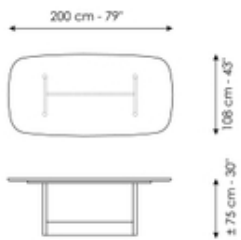

## Canvas Table

Designer: Alain Gilles

Designed by Alain Gilles, the Canvas Table stands out for its bold personality, sober lines and surprising proportions. The barrel-shaped top features generous curves and a minimal, linear design, which gives an overall sensation of continuity and fluidity. The top blends harmoniously with the base, just like a freshly painted work of art on steel easels. The architecture of the base, rigorous and at the same time unexpected, sees all the metal elements converge and connect to form a solid but never bulky structure. The result is a table with distinctive harmony that transmits a sensation of lightness, through a design that aims to challenge conventions and transform the perception of the visual weight of this piece of furniture.

# Data sheet

Width: 200cm  
Depth: 108cm  
Height: ± 75cm

Width: 250cm  
Depth: 112cm  
Height: ± 75cm

Width: 280cm  
Depth: 115cm  
Height: ± 75cm

Width: 300cm  
Depth: 120cm  
Height: ± 75cm

Width: 300cm  
Depth: 140cm  
Height: ± 75cm