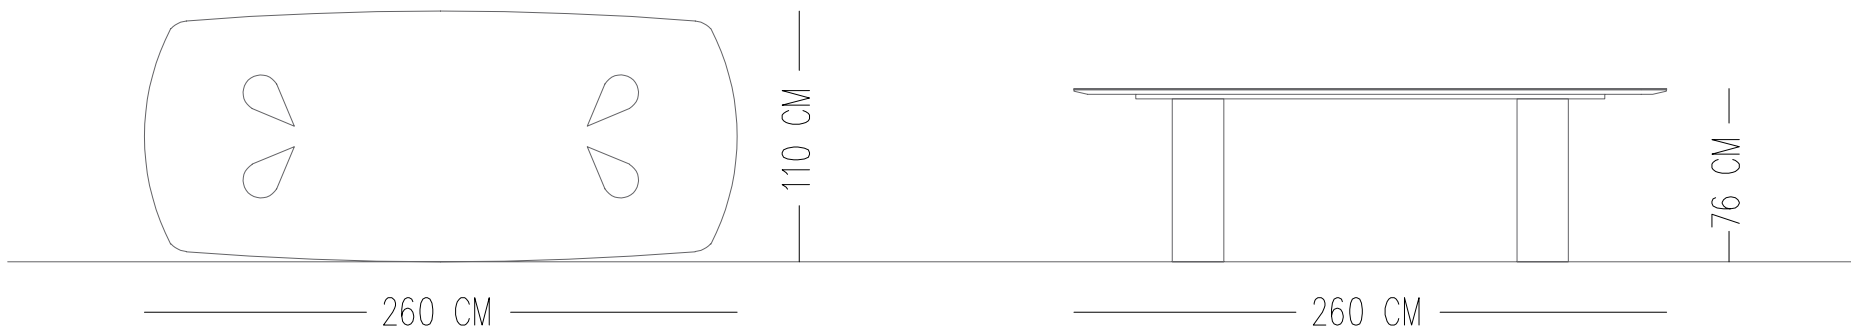

AUDREY TABLE

TECHNICAL SPECIFICATIONS

Norde

Designed by
Norde Design Studio

TOP PAINTED GLASS WITH MDF BACKING

Catalog product

Top
Porcelain Ceramic Fokos Sale

Catalog product