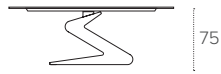

ZED 197

TAVOLO FISSO BOTTICELLA / NON-EXTENDABLE BARREL SHAPED TABLE

COD. TP209

L 197 P 100 H 75 cm

75

100

197

FINITURE / FINISHES