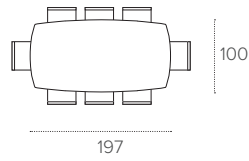

ZED 197

TAVOLO FISSO BOTTICELLA / NON-EXTENDABLE BARREL SHAPED TABLE

COD. TP209

L 197 P 100 H 75 cm

75

100

197

FINITURE / FINISHES