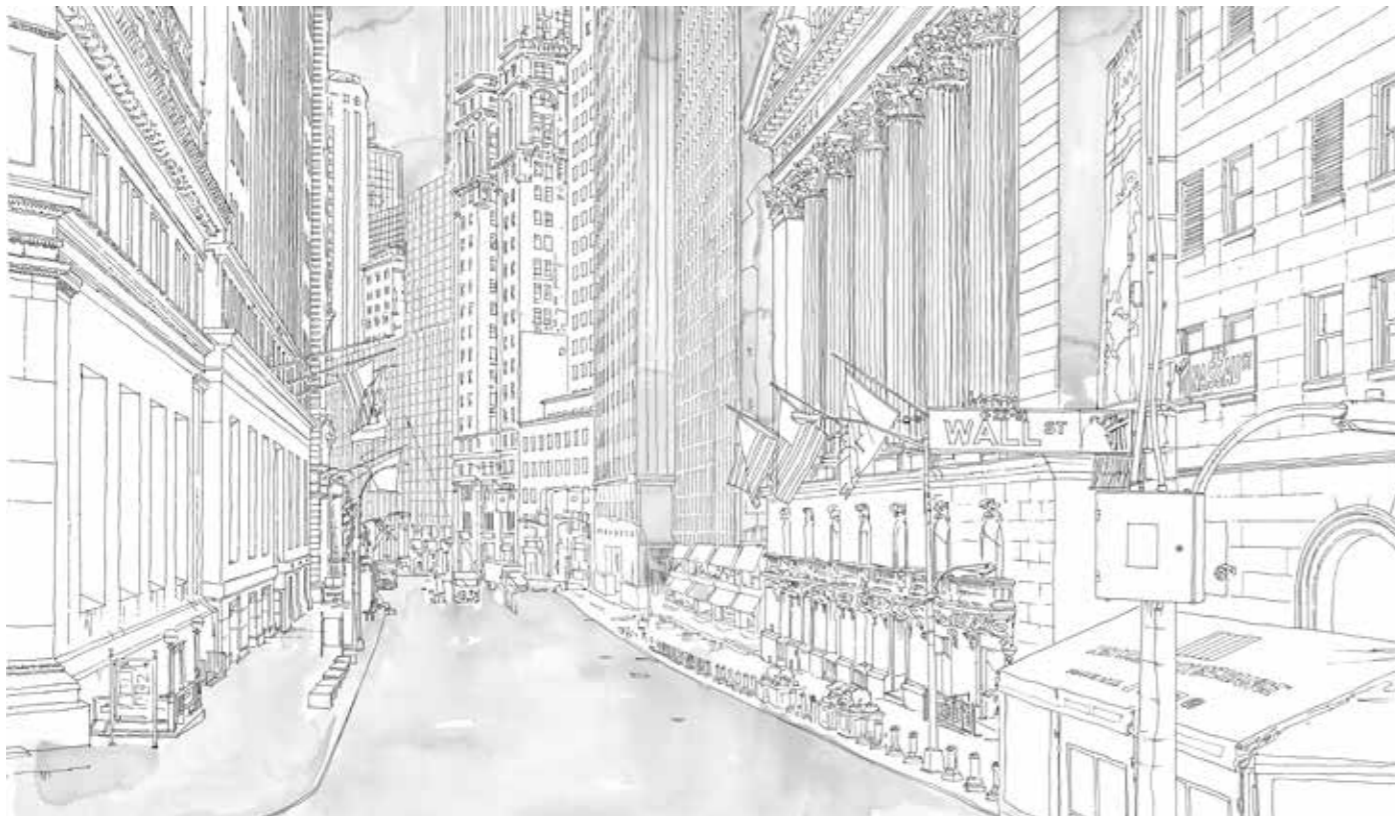

MARCO FONTANA WALL STREET

Notice. The size of this graphic is completely customizable, following the specific characteristics of your own project.

79464-1 A (Crowded)

79464-2 A (Crowded)

79464-1 B (Deserted)