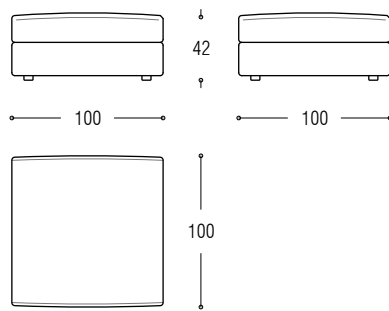

Stool cm 100x100