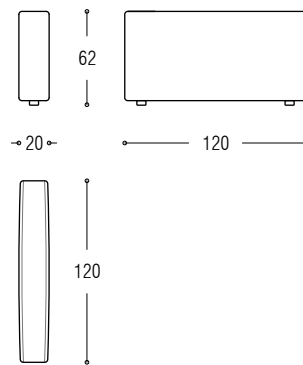

Element cm 220 left with 5 back cushions

Element cm 220 right with 5 back cushions

Element cm 250 left with 5 back cushions

Element cm 250 right with 5 back cushions

Armrest cm 120

Left element cm 220x120 + right corner cm 100x120 + right element cm 120x100

2 poufs cm 100x100 + central element cm 115x100 + right element cm 250x100