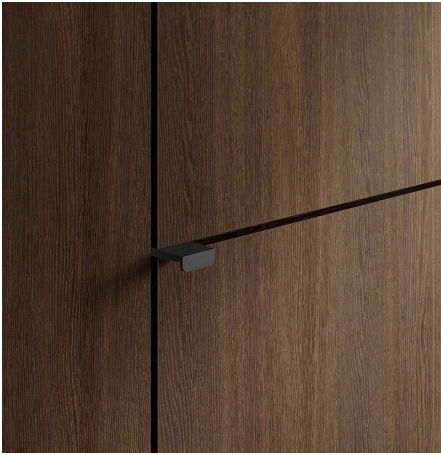

Wardrobes

Boiserie

A wardrobe with hinged doors designed to integrate perfectly into the decor of your room. Its refined design is enhanced by the skilful creation of a graphic frame, defined by the elegant joints, which add a touch of style to the entire room.

GRAPHICAL PATTERN

The refined design is enhanced by the skilful creation of a graphical frame given by the horizontal cuts. These clean, precise lines create a visual rhythm that gives the wardrobe a unique character.

WHEN FUNCTIONALITY MEETS ELEGANCE

The Boiserie wardrobe with pass-through door is the perfect solution to separate spaces while keeping the same design. Closed, it blends harmoniously with the wall, while maintaining the visual continuity of the room. However, when it comes time to separate or connect two spaces, this wardrobe transforms into an elegant joining point.