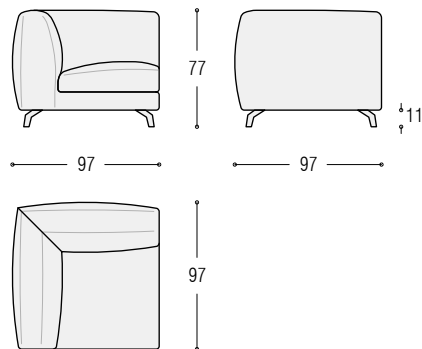

# Andy 100 sofa

Central element cm 264

Central element cm 103 maxi

Chaise longue cm 170 without armrest

# Andy 100 sofa

Armrest cm 22 left

Armrest cm 32 left

Corner element cm 100x100

# Andy 100 sofa

Endunit cm 233 left

Endunit cm 233 right

Corner element cm 100x100