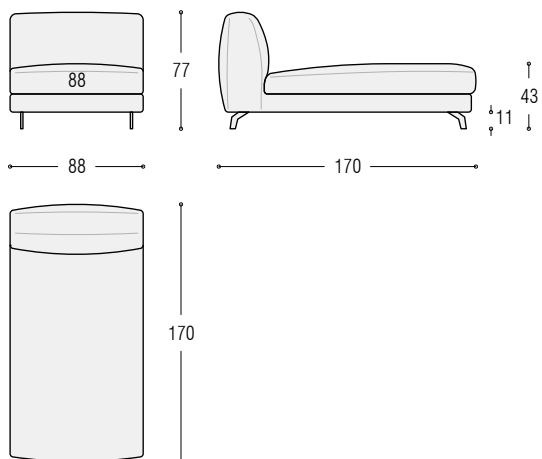

# Andy 100 sofa

Central element cm 146

Central element cm 176

Central element cm 206

# Andy 100 sofa

Central element cm 264

Central element cm 103 maxi

Chaise longue cm 170 without armrest

# Andy 100 sofa

Armrest cm 22 left

Armrest cm 32 left

Corner element cm 100x100