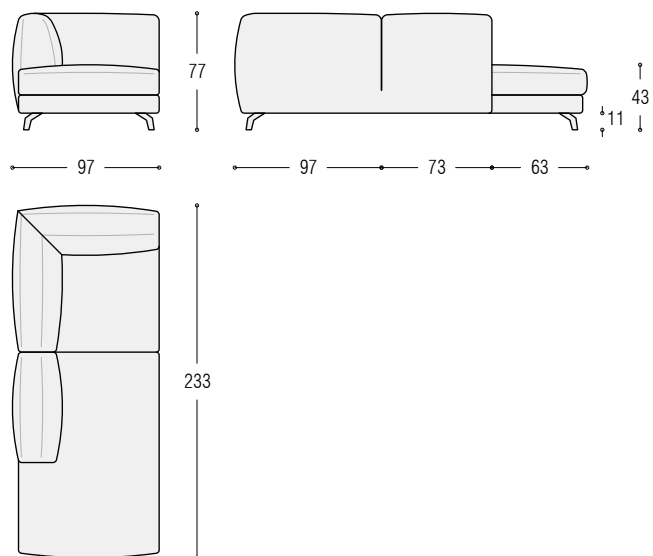

# Andy 100 sofa

Armrest cm 22 left

Armrest cm 32 left

Corner element cm 100x100

# Andy 100 sofa

Endunit cm 233 left

Endunit cm 233 right

Corner element cm 100x100