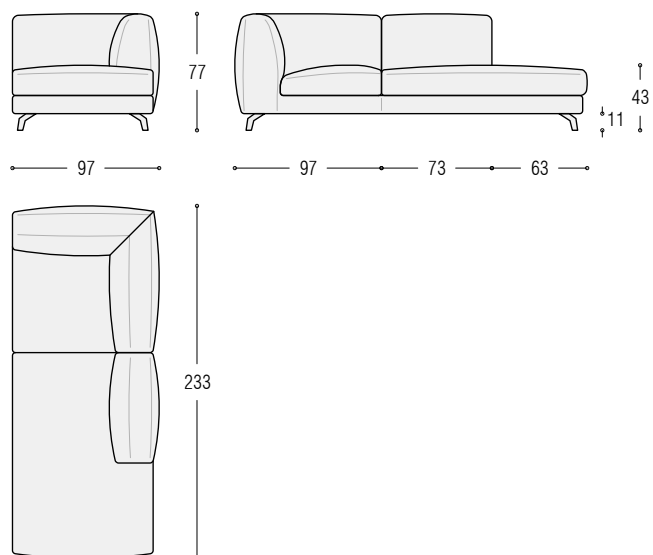

# Andy 100 sofa

Central element cm 264

Central element cm 103 maxi

Chaise longue cm 170 without armrest

# Andy 100 sofa

Armrest cm 22 left

Armrest cm 32 left

Corner element cm 100x100

# Andy 100 sofa

Endunit cm 233 left

Endunit cm 233 right

Corner element cm 100x100