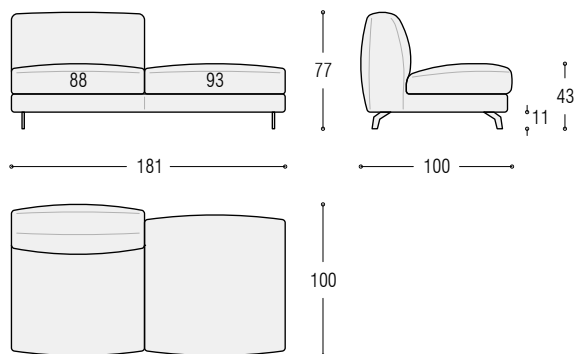

# Andy 100 sofa

Armrest cm 22 left

Armrest cm 32 left

Corner element cm 100x100

# Andy 100 sofa

Endunit cm 233 left

Endunit cm 233 right

Corner element cm 100x100