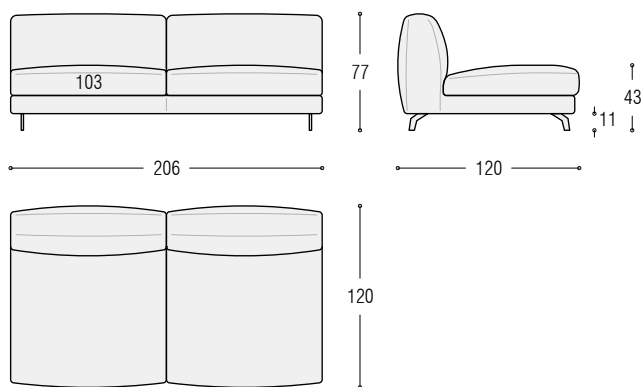

Central element cm 206