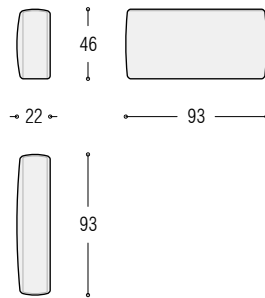

# Andy 100 sofa

Central element cm 146

Central element cm 176

Central element cm 206

# Andy 100 sofa

Central element cm 264

Central element cm 103 maxi

Chaise longue cm 170 without armrest

# Andy 100 sofa

Armrest cm 22 left

Armrest cm 32 left

Corner element cm 100x100