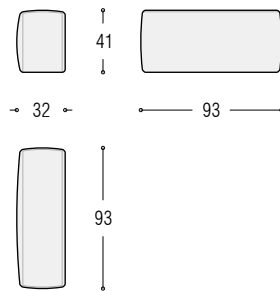

# Andy 100 sofa

Central element cm 146

Central element cm 176

Central element cm 206

# Andy 100 sofa

Central element cm 264

Central element cm 103 maxi

Chaise longue cm 170 without armrest

# Andy 100 sofa

Armrest cm 22 left

Armrest cm 32 left

Corner element cm 100x100