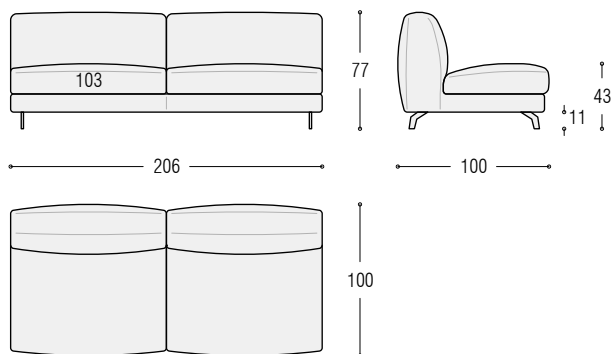

# Andy 100 sofa

Central element cm 146

Central element cm 176

Central element cm 206

# Andy 100 sofa

Central element cm 264

Central element cm 103 maxi

Chaise longue cm 170 without armrest