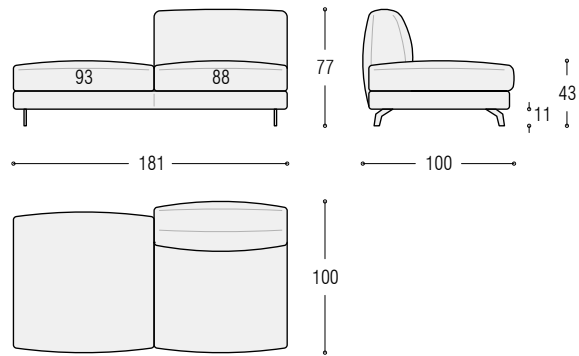

Andy 100 sofa