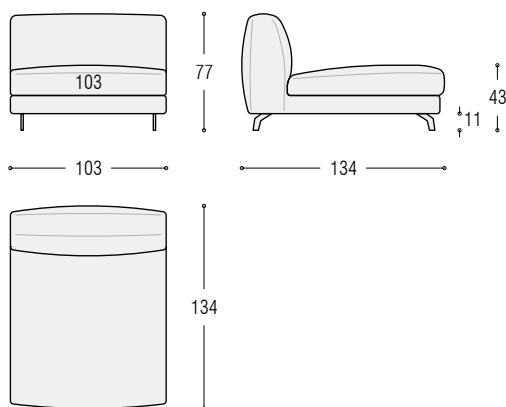

# Andy 100 sofa

Central element cm 146

Central element cm 176

Central element cm 206

# Andy 100 sofa

Central element cm 264

Central element cm 103 maxi

Chaise longue cm 170 without armrest