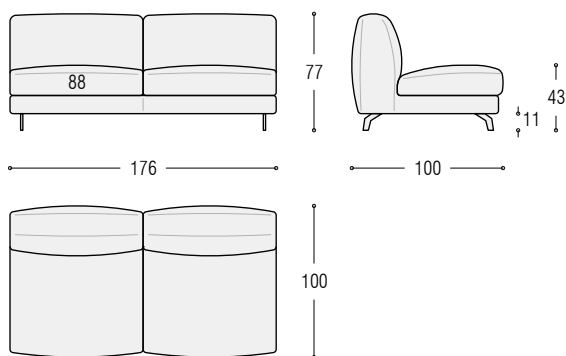

Central element cm 176