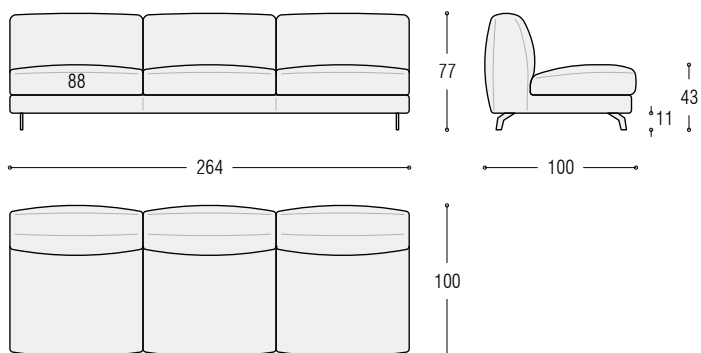

# Andy 100 sofa

Central element cm 146

Central element cm 176

Central element cm 206

# Andy 100 sofa

Central element cm 264

Central element cm 103 maxi

Chaise longue cm 170 without armrest