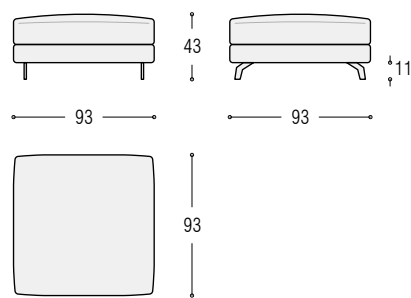

Andy 100 sofa