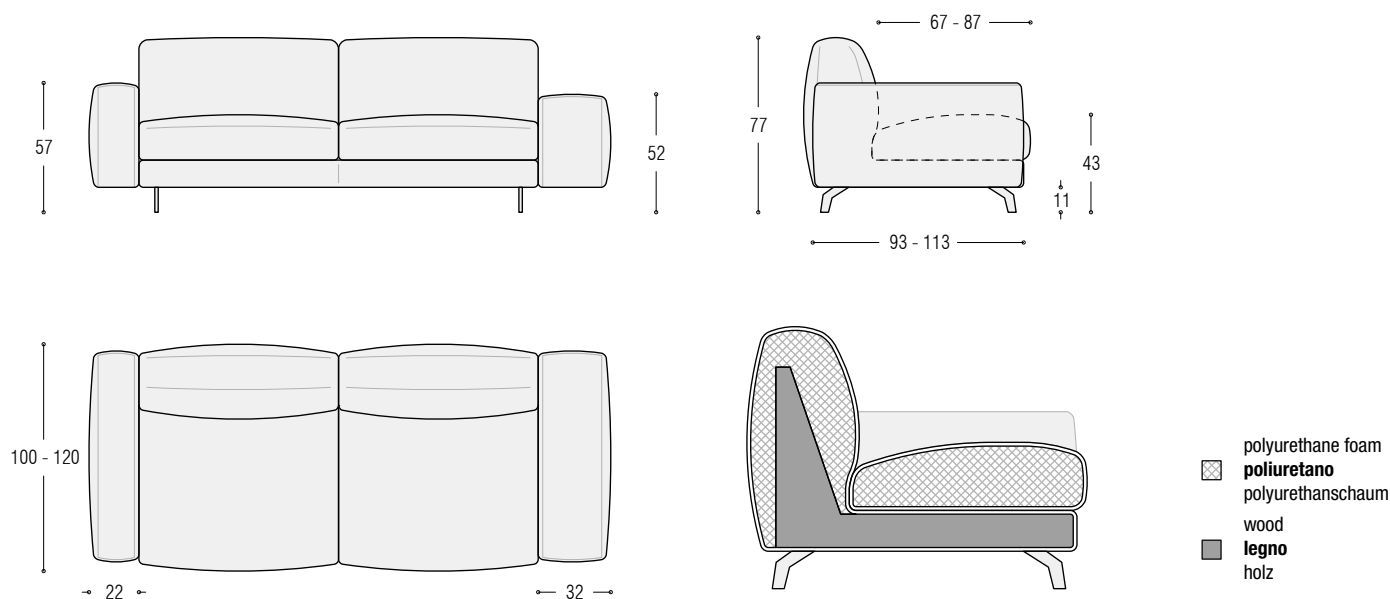

Andy 100 sofa

TECHNICAL FEATURES

Structure: in solid fir wood, multi-ply wood and fiber, padded with polyurethane foam and covered with a white fabric joined with resin. Suspension with reinforced elastic belts.

Padding: seat cushions in non-deformable polyurethane foam. Back cushions and lumbar cushions in sterilized goose feathers, mixed with polyester fiber, divided into sections.

Feet: in burnished metal.

Covers: fabric version completely removable. On request, seats and extra cushions are equipped with "Gros Grain" decorative profile (colors available at the end of the catalog) without upcharge. Leather version non-removable with "Raw edge" stitchings.

CARATTERISTICHE TECNICHE

Struttura: in legno di abete, multistrato e fibra, imbottito con poliuretano espanso e rivestito da una fodera in vellutino bianco accoppiato a fibra di poliestere. Molleggio a cinghie elastiche rinforzate.

Imbottiture: cuscini di seduta in poliuretano espanso indeformabile. Cuscini e poggiatesta in piuma d'oca sterilizzata, miscelata a fibra di poliestere, suddivisa in comparti.

Piedini: in metallo brunito.

Rivestimento: versione in tessuto completamente sfoderabile. A richiesta è possibile aggiungere a sedili e cuscini d'arredo il profilo decorativo "Gros Grain" (colori disponibili a fine catalogo) senza supplemento. Versione in pelle non sfoderabile con cuciture "Taglio a vivo".

TECHNISCHE DATEN

Struktur: Tannenholz, Schichtholz und Faserplatte, gepolstert mit Polyurethanschaum und bezug mit weißem Samt und Polyesterfasern. Unterfederung aus verstärkten elastischen Gurten.

Polsterung: Sitzkissen aus formstabilem Polyurethanschaum. Kissen und Lendenkissen aus sterilisierten Gänsefedern, gemischt mit Faserflocken, unterteilt in Kammern.

Füße: aus brüniertem Metall.

Bezug: Stoffversion komplett abziehbarer. Auf Anfrage, werden Sitze und Zierkissen mit dem Dekorprofil „Gros Grain“ ausgestattet (verfügbare Farben am Ende des Katalogs), ohne Aufpreis. Lederversion nicht abziehbarer mit „geschnittenen“ Nähte.