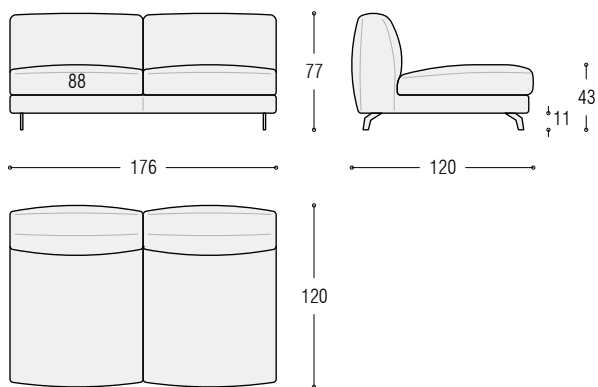

Andy 120 sofa

Central element cm 176